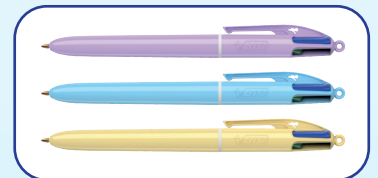

PASTEL

Product main features

BIC® 4 Colours Pastel ball pen is a retractable ball pen containing four (4) classic ink cartridges. The 1.0 mm cartridges produce 0.32 mm line widths and offer long mileage to the consumer. Barrels are coated in three (3) trendy pastel designs. 4 Colours Pastel pen is assembled at a BIC facility in France.

Tungsten carbide ball

- Perfectly spherical and resistant ball
- 100% of the balls are controlled
- Ensures quality and writing precision
- Ø 1.0 mm for average line width of 0.32 mm

Lanyard loop

Actuation system

Easy to use actuation system

POM upper part

Very good resistance

Clip

Break resistant

ABS connector

Barrel Decoration

3 different colours