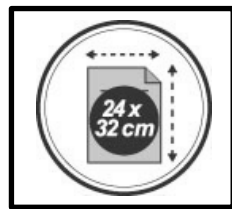

# DDEXP08W

Displays with style

Highlight your reception areas with this Scandinavian-style display mixing colors and materials.

Mix of 2 materials combination for more style (Wood and ABS)

Large compartment for 16 documents (24 x 32 cm documents) (Thickness 4 cm)

# DDEXP08W

Displays with style

Highlight your reception areas with this Scandinavian-style display mixing colors and materials.

PRODUCT FEATURES	
Code	<b>DDEXP08W BC</b>
EAN	N/A
Materials	Frame : Wood - Steel
	Compartment : ABS
Color	White - Wood
Product dimensions	W 58 x D 50 x H 93 cm
	Weight : 9 kg
Number of compartment	16 : 8x2 (Format 24x32 cm - Thickness 4 cm)
Estimated assembly time	10 mins (Screws supplied )
Guarantee	2 years
DIMENSIONS PACKAGING	
* Sales unit (x1UV) box	N/A
	N/A
* Box master (x1UV)	N/A
	N/A