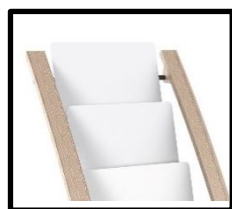

# DDEXP08W

Displays with style

Highlight your reception areas with this Scandinavian-style display mixing colors and materials.

Mix of 2 materials combination for more style (Wood and ABS)

Large compartment for 16 documents (24 x 32 cm documents) (Thickness 4 cm)

Perfect stability thanks to its wide base and 4 anti-slip pads

Quick and easy assembly system (Fixing kit supplied)  
Small packaging improvement for less CO2 emissions

The DDEXP08W display is the ideal accessory for displaying magazines or brochures in your lobby. Practical, you will be able to display your A4 documents in 6 compartments.

Combining style and elegance, this modern design display with its mix of materials will fit perfectly in your reception and work areas.

# DDEXP08W

Displays with style

Highlight your reception areas with this Scandinavian-style display mixing colors and materials.

PRODUCT FEATURES	
Code	<b>DDEXP08W BC</b>
EAN	N/A
Materials	Frame : Wood - Steel
	Compartment : ABS
Color	White - Wood
Product dimensions	W 58 x D 50 x H 93 cm
	Weight : 9 kg
Number of compartment	16 : 8x2 (Format 24x32 cm - Thickness 4 cm)
Estimated assembly time	10 mins (Screws supplied )
Guarantee	2 years
DIMENSIONS PACKAGING	
* Sales unit (x1UV) box	N/A
	N/A
* Box master (x1UV)	N/A
	N/A