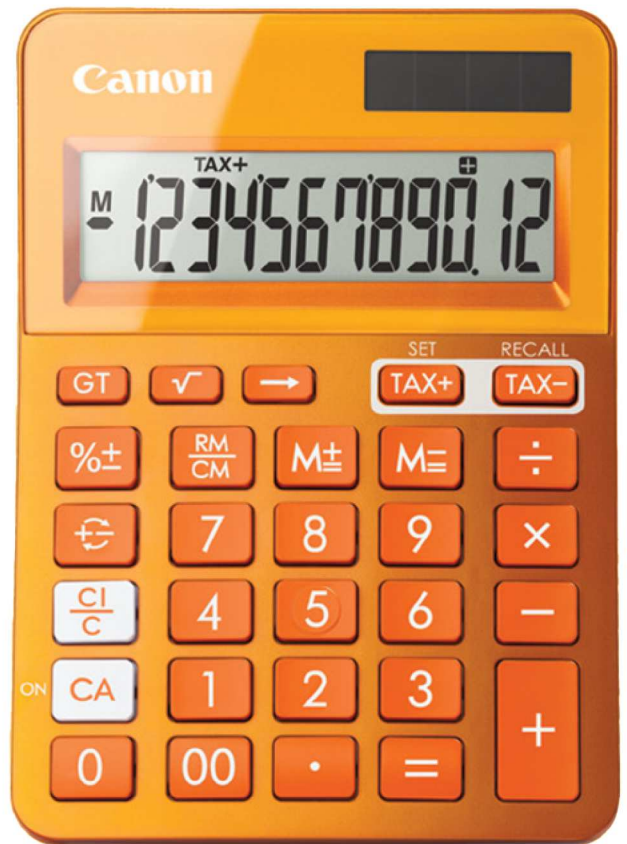

K SERIES

Embracing colour and lifestyle

DESKTOP

12
DIGITS

LS-123K

Size: 145 x 104 x 25mm
Weight: 119g

- Large display
- Tax calculation
- Grand total memory
- Slim body design with trendy colours

TAX Tax Calculation

Adds or subtracts the predetermined sales tax rate (%) to/from the calculation.

E.g. Rate: 5%

Storing tax rate

Operation	Display
ON CA SET 5 SET	(TAX% 5.)

Recall tax rate

Operation	Display
ON CA RECALL	(TAX% 5.)

E.g. Price \$2000 without tax

Calculation	Operation	Display
Selling price with tax= ?	2000 TAX+	(TAX% 2'100.)
Tax= ?	TAX+	(TAX 100.)

E.g. Price \$3150 with tax

Calculation	Operation	Display
Price without tax= ?	3150 TAX-	(TAX- 3'000.)
Tax= ?	TAX-	(TAX 150.)